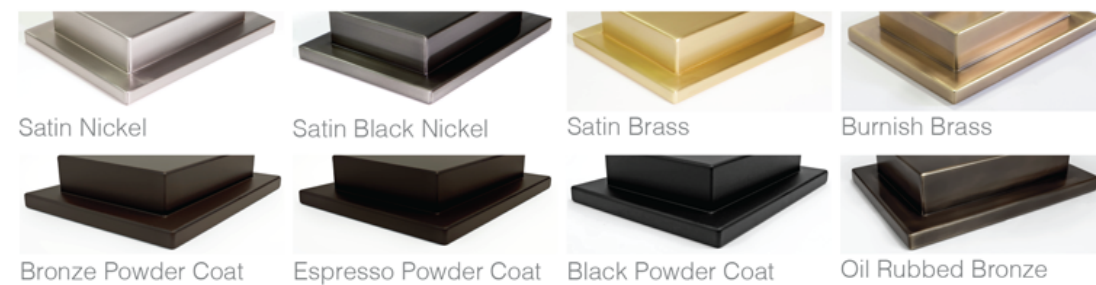

HARDWARE FINISH

NO CHARGE