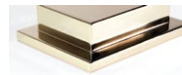

Versatile accent table available in acrylic or metal. Each table can be specified with agate, petrified wood, or onyx. Can be made entirely in acrylic or metal for a more tailored aesthetic. Available in a variety of finishes.

Contact us for mineral slab available.

SKU# 30-1025 - 16"L x 10"W x 24"H

SKU# 30-1026 - 24"H

SKU# 30-1027 - 16"L x 10"W x 24"H

SKU# 30-1028 - 24"H

FINISHES AVAILABLE

Satin Nickel

Satin Black Nickel

Satin Brass

Burnish Brass

Bronze Powder Coat

Espresso Powder Coat

Black Powder Coat

Oil Rubbed Bronze

Polished Nickel

Polished Black Nickel

Polished Champagne

Satin Champagne

Polished Brass

Chrome

Rose Gold

Polished Gold

Satin Gold