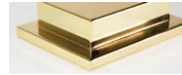

Versatile accent table available in acrylic or metal. Each table can be specified with agate, petrified wood, or onyx. Can be made entirely in acrylic or metal for a more tailored aesthetic. Available in a variety of finishes.

Contact us for mineral slab available.

SKU# 30-1025 - 16"L x 10"W x 24"H

SKU# 30-1026 - 24"H

SKU# 30-1027 - 16"L x 10"W x 24"H

SKU# 30-1028 - 24"H

FINISHES AVAILABLE

Satin Nickel

Satin Black Nickel

Satin Brass

Burnish Brass

Bronze Powder Coat

Espresso Powder Coat

Black Powder Coat

Oil Rubbed Bronze

Polished Nickel

Polished Black Nickel

Polished Champagne

Satin Champagne

Polished Brass

Chrome

Rose Gold

Polished Gold

Satin Gold