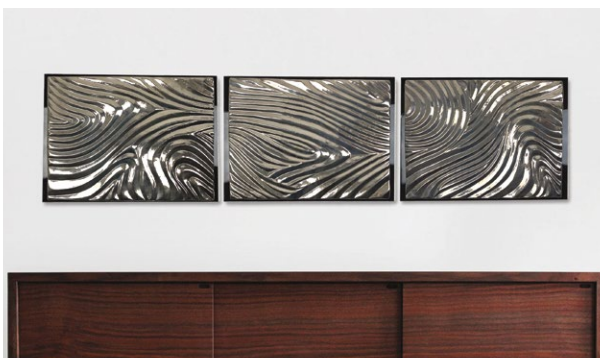

RON DIER DESIGN *rdier*

TIDAL PANEL WALL ART

## TIDAL PANELS WALL ART

Hand-carved ceramic panel inspired by a tossed coin into still water, setting the water in motion. Delicate ripples and textures create a tranquil and captivating piece, adding a touch of natural beauty to your home. Custom sizes are available.

### DIMENSION

SKU# 50-1009 - 18"W x 24"H  
SKU# 50-1010 - CUSTOM SIZE

\*Custom colors available

Real 22k precious metals in combination with a traditional Japanese formula, is used to create our gold, white gold and shagreen ceramic finishes.

22k satin gold

22k bright gold