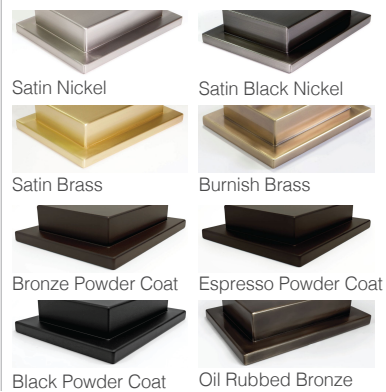

RON DIER DESIGN *rd*

SERPENTINE SELENITE CHANDELIER

Chandelier featuring an arrangement of natural Moroccan selenite mineral bars.

HANGING OPTIONS

Cables with optional cable covers.
Adjustable overall drop.

DIMENSIONS

40" L x 18" W x 12" H
60" L x 12" W x 12" H

ELECTRICAL

Standard candelabra E12 sockets.
Suggested 3000k, 40 watt equivalent self reducing LED bulbs. Dimmable.

HARDWARE FINISH

NO CHARGE

UPCHARGE

UPCHARGE