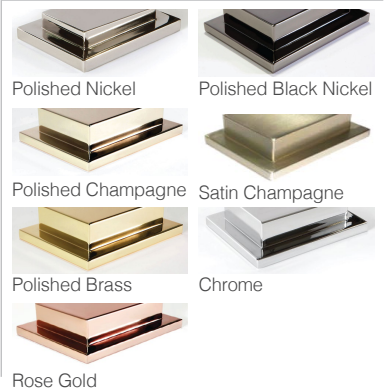

RON DIER DESIGN *rd*

SERPENTINE SELENITE CHANDELIER

Chandelier featuring an arrangement of natural Moroccan selenite mineral bars.

HANGING OPTIONS

Cables with optional cable covers.
Adjustable overall drop.

DIMENSIONS

40" L x 18" W x 12" H
60" L x 12" W x 12" H

ELECTRICAL

Standard candelabra E12 sockets.
Suggested 3000k, 40 watt equivalent self reducing LED bulbs. Dimmable.

HARDWARE FINISH

NO CHARGE

UPCHARGE

UPCHARGE